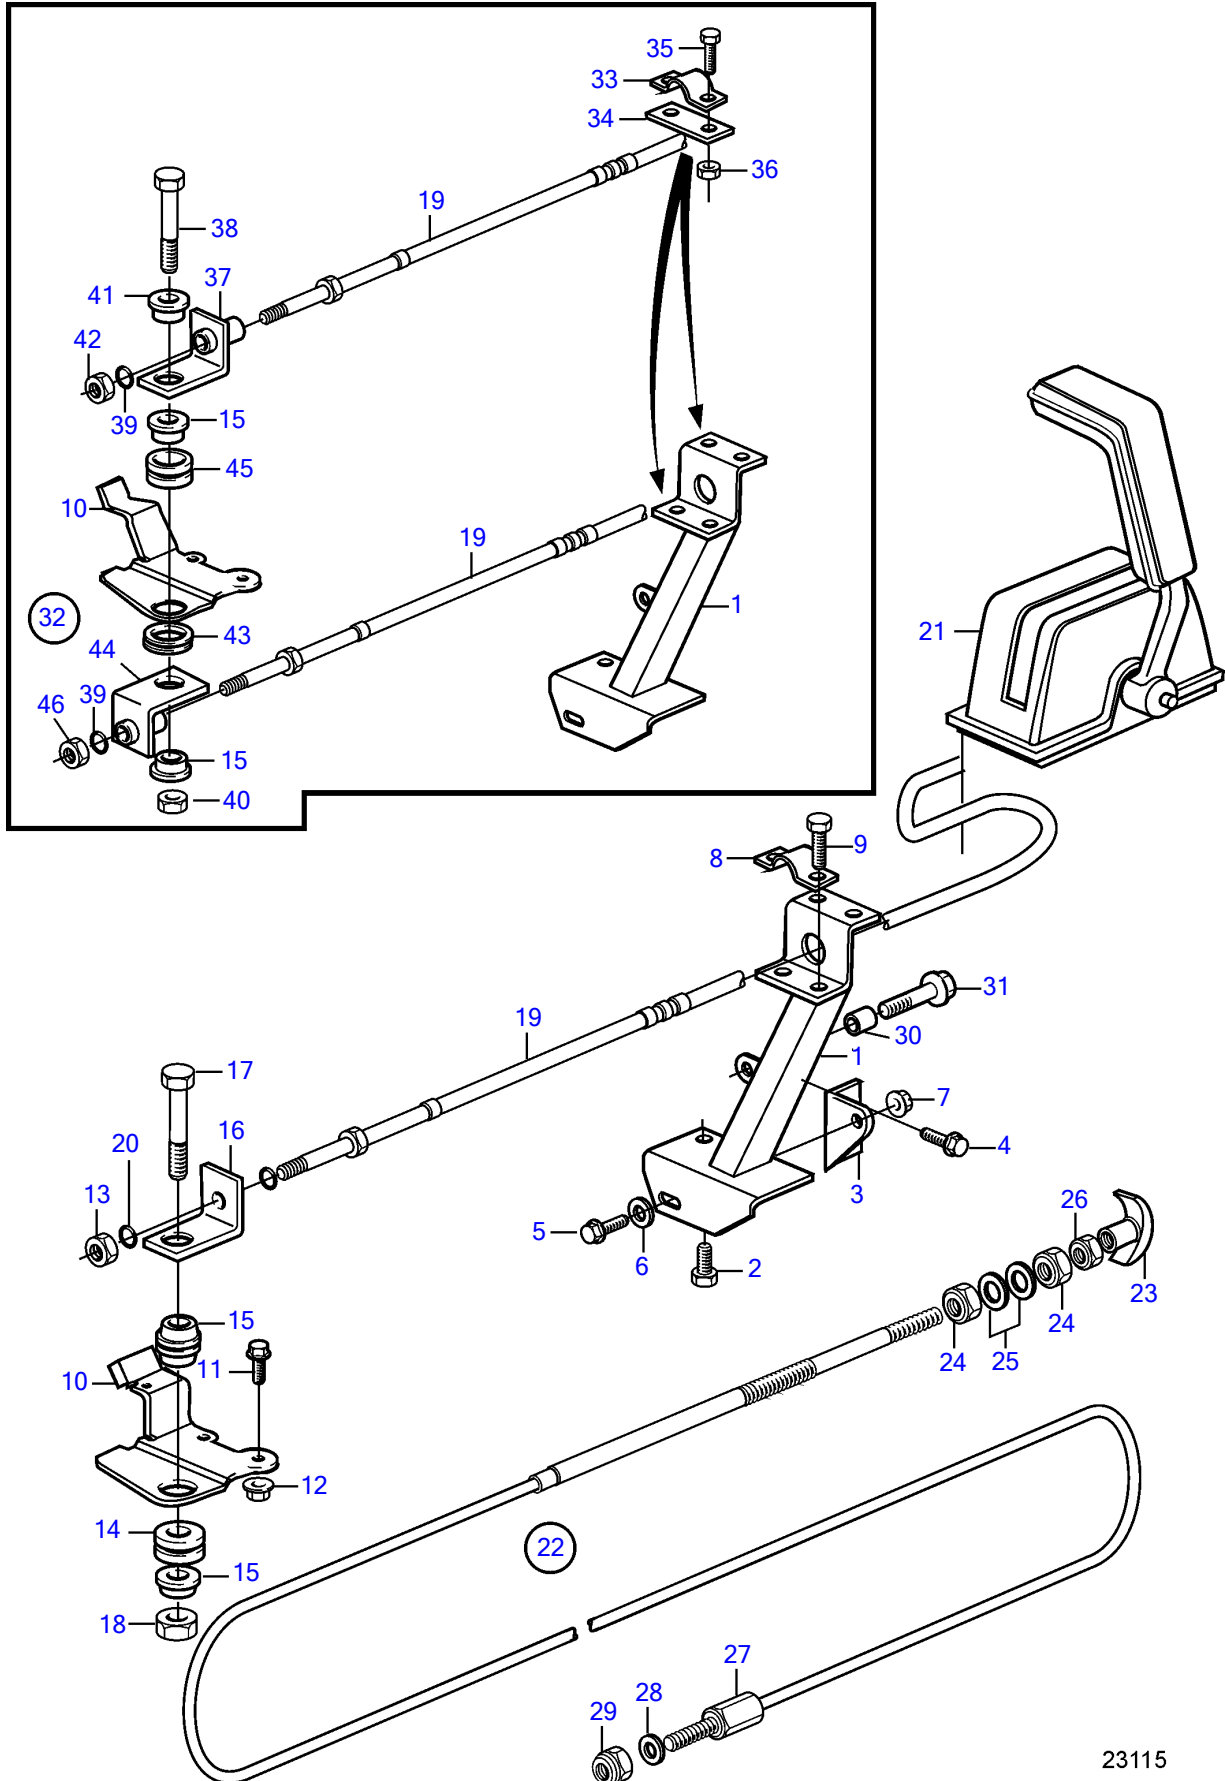

AD31L-A, AD31P-A, TAMD31L-A, TAMD31M-A, TAMD31P-A, TAMD31S-A, TMD31L-A

AD31L-A, AD31P-A, TAMD31L-A, TAMD31M-A, TAMD31P-A, TAMD31S-A, TMD31L-A

REF	PART NO.	QTY	DESCRIPTION	SEE SEC.	NOTES
1	858552	1	Bracket		
2	946471	1	Flange screw		L=16mm
	946441	1	Flange screw		L=20mm
3	838753	1	Bracket		
4	946440	2	Flange screw		
5	945444	1	Flange screw		
6	191172	1	Washer		
7	948645	1	Flange lock nut		
8	21471054	1	Bracket		
9	969407	2	6 point socket screw		(956078)
10	(858261)	1	Lever		Obsolete part
11	946544	1	Flange screw		
12	949278	1	Flange lock nut		
13	951674	1	Lock nut		
14	843109	1	Bushing		
15	843105	3	Spacer washer		
16	843107	1	Anchorage		
17	955274	1	Hexagon screw		
18	946035	1	Lock nut		
19		1	Control cable	231	
20	955971	1	O-ring		
21		1	Control		
22	(818478)	1	Push pull control		L=3,3m, Obsolete part
	(818470)	1	Push pull control		L=6,9m, Obsolete part
23	(829241)	1	• Handle		Obsolete part
24	955857	2	• Hexagon nut		
25	955950	2	• Toothed washer		
26	955844	1	• Hexagon nut		
27	829070	1	Cable lock		
28	955894	2	Washer		
29	(950363)	1	Lock nut		Obsolete part
30		1	Spacer sleeve		
31	947542	1	Flange screw		
32	3581042	1	Engine speed control		For double steering positions.
33	21471054	1	• Bracket		
34	819068	1	• Washer		
35	969407	2	• 6 point socket screw		(956078)
36	951674	2	• Lock nut		
37	861215	1	• Bracket		
38	955275	1	• Hexagon screw		
39	955971	2	• O-ring		
40	946035	1	• Lock nut		
41	843105	1	• Spacer washer		
42	951674	1	• Lock nut		
43	843105	1	• Spacer washer		
44	861214	1	• Bracket		
45	843109	1	• Bushing		
46	951674	1	• Lock nut		